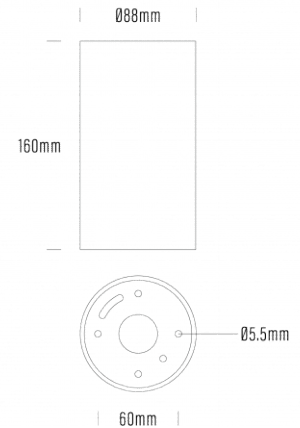

Surface Mount Downlight

SPECIFICATIONS

Product Code	AQL-880
Family	LumenaPro
Construction Material	CNC Machined Aluminium
Cable	Terminal Block
IP Rating	IP65
Warranty	7 Year Aqualux Warranty

CONFIGURED OPTIONS

Variant Code	AQL-880-A3B0202715T
Body Colour	Medium Bronze
Control Gear	24V DC
Rated Power	20W
Nominal Lumens	2500 lm
CCT / Colour	2700K / 500mA
Optical	15
CRI	90
Other	Terminal Block
Dimming	3-wire PWM 10V Dimming