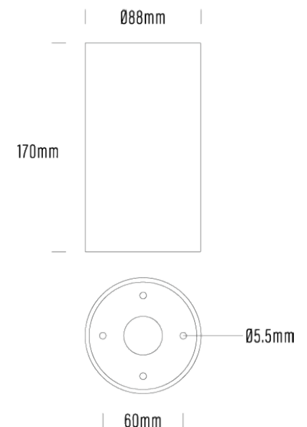

## SPECIFICATIONS

Product Code	AQL-880
Family	LumenaPro
Construction Material	CNC Machined Aluminium
Cable	Terminal Block
IP Rating	IP65
Warranty	7 Year Aqualux Warranty

## CONFIGURED OPTIONS

Variant Code	AQL-880-A2B0202760T
Body Colour	Black Ace
Control Gear	24V DC
Rated Power	20W
Nominal Lumens	2500 lm
CCT / Colour	2700K / 500mA
Optical	60
CRI	90
Other	Terminal Block
Dimming	3-wire PWM 10V Dimming