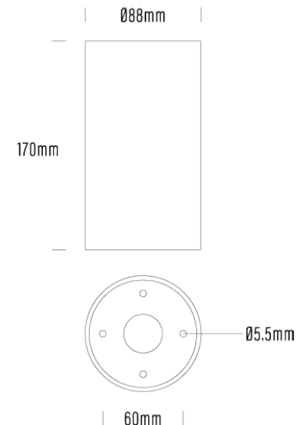

Surface Mount Downlight

SPECIFICATIONS

Product Code	AQL-880
Family	LumenaPro
Construction Material	CNC Machined Aluminium
Cable	Terminal Block
IP Rating	IP65
Warranty	7 Year Aqualux Warranty

CONFIGURED OPTIONS

Variant Code	AQL-880-A1B02030U2T
Body Colour	Silver Reign
Control Gear	24V DC
Rated Power	20W
Nominal Lumens	2500 lm
CCT / Colour	3000K / 500mA
Optical	U2
CRI	90
Other	Terminal Block
Dimming	3-wire PWM 10V Dimming