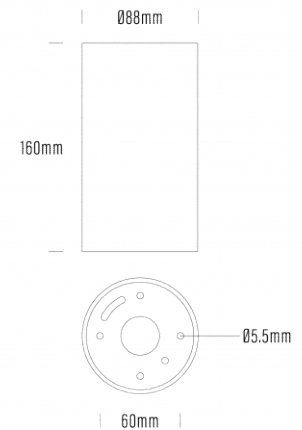

Surface Mount Downlight

SPECIFICATIONS

Product Code	AQL-880
Family	LumenaPro
Construction Material	CNC Machined Aluminium
Cable	Terminal Block
IP Rating	IP65
Warranty	7 Year Aqualux Warranty

CONFIGURED OPTIONS

Variant Code	AQL-880-A1B02027U5T
Body Colour	Silver Reign
Control Gear	24V DC
Rated Power	20W
Nominal Lumens	2500 lm
CCT / Colour	2700K / 500mA
Optical	U5
CRI	90
Other	Terminal Block
Dimming	3-wire PWM 10V Dimming