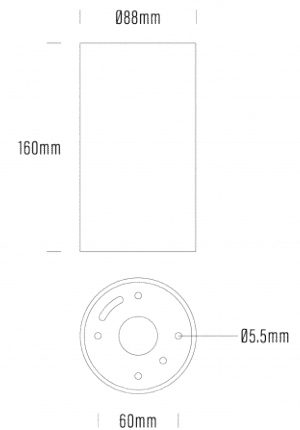

Surface Mount Downlight

SPECIFICATIONS

Product Code	AQL-880
Family	LumenaPro
Construction Material	CNC Machined Aluminium
Cable	Terminal Block
IP Rating	IP65
Warranty	7 Year Aqualux Warranty

CONFIGURED OPTIONS

Variant Code	AQL-880-A1B02027U4T
Body Colour	Silver Reign
Control Gear	24V DC
Rated Power	20W
Nominal Lumens	2500 lm
CCT / Colour	2700K / 500mA
Optical	U4
CRI	90
Other	Terminal Block
Dimming	3-wire PWM 10V Dimming