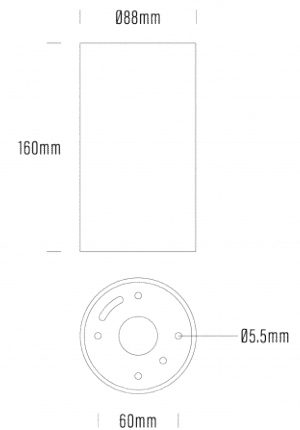

Surface Mount Downlight

SPECIFICATIONS

Product Code	AQL-880
Family	LumenaPro
Construction Material	CNC Machined Aluminium
Cable	Terminal Block
IP Rating	IP65
Warranty	7 Year Aqualux Warranty

CONFIGURED OPTIONS

Variant Code	AQL-880-A1B02027U2T
Body Colour	Silver Reign
Control Gear	24V DC
Rated Power	20W
Nominal Lumens	2500 lm
CCT / Colour	2700K / 500mA
Optical	U2
CRI	90
Other	Terminal Block
Dimming	3-wire PWM 10V Dimming