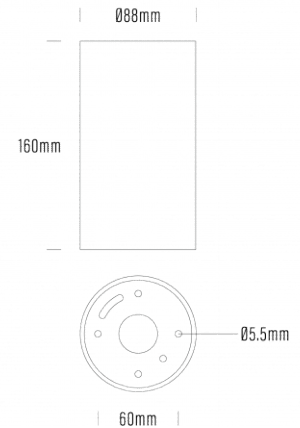

## SPECIFICATIONS

Product Code	AQL-880
Family	LumenaPro
Construction Material	CNC Machined Aluminium
Cable	Terminal Block
IP Rating	IP65
Warranty	7 Year Aqualux Warranty

## CONFIGURED OPTIONS

Variant Code	AQL-880-A1B0202725T
Body Colour	Silver Reign
Control Gear	24V DC
Rated Power	20W
Nominal Lumens	2500 lm
CCT / Colour	2700K / 500mA
Optical	25
CRI	90
Other	Terminal Block
Dimming	3-wire PWM 10V Dimming