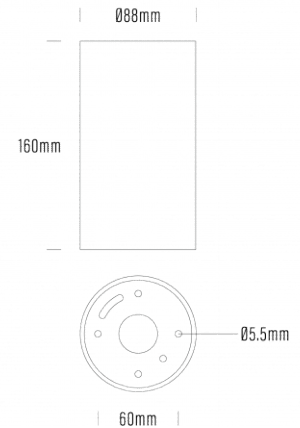

Surface Mount Downlight

SPECIFICATIONS

Product Code	AQL-880
Family	LumenaPro
Construction Material	CNC Machined Aluminium
Cable	Terminal Block
IP Rating	IP65
Warranty	7 Year Aqualux Warranty

CONFIGURED OPTIONS

Variant Code	AQL-880-A1B0202715T
Body Colour	Silver Reign
Control Gear	24V DC
Rated Power	20W
Nominal Lumens	2500 lm
CCT / Colour	2700K / 500mA
Optical	15
CRI	90
Other	Terminal Block
Dimming	3-wire PWM 10V Dimming