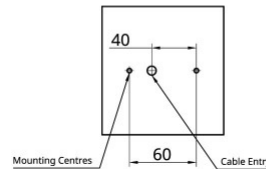

AQL-603 Square Wall Up / Down Light

CONFIGURED OPTIONS

ORDER CODE	AQL-603-BK-14WW70
FINISH OPTION	Matt Black
OPTICAL OPTION	70 Degrees FWHM
LED OPTION	14W
LED COLOR	Warm White (3000K)

SPECIFICATIONS

PRODUCT CODE	AQL-603
FAMILY	Elements
OPTIC OPTIONS	70 Degrees FWHM
FINISH OPTIONS	Matt Black
LAMP OPTIONS	14W
LED COLORS	Warm White (3000K)
CONSTRUCTION	Cast Aluminium & Powder Coat
CABLE	Terminal Block
ELECTRICAL	110 - 240V AC Universal Mains Voltage, 24V AC / DC
WARRANTY	3 Year Construction, 3 Year Electrical
IP RATING	IP54
NOTES	