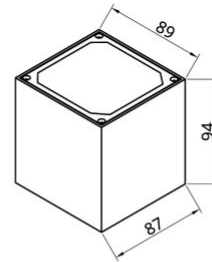

AQL-603 Square Wall Up / Down Light

CONFIGURED OPTIONS

ORDER CODE	AQL-603-BK-14WW70
FINISH OPTION	Matt Black
OPTICAL OPTION	70 Degrees FWHM
LED OPTION	14W
LED COLOR	Warm White (3000K)

SPECIFICATIONS

PRODUCT CODE	AQL-603
FAMILY	Elements
OPTIC OPTIONS	70 Degrees FWHM
FINISH OPTIONS	Matt Black
LAMP OPTIONS	14W
LED COLORS	Warm White (3000K)
CONSTRUCTION	Cast Aluminium & Powder Coat
CABLE	Terminal Block
ELECTRICAL	110 - 240V AC Universal Mains Voltage, 24V AC / DC
WARRANTY	3 Year Construction, 3 Year Electrical
IP RATING	IP54
NOTES	