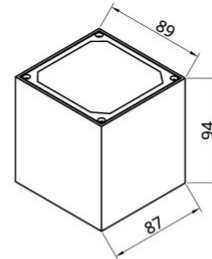

AQL-602 Square Wall Downlight

CONFIGURED OPTIONS

ORDER CODE	AQL-602-BK-7WW70
FINISH OPTION	Matt Black
OPTICAL OPTION	70 Degrees FWHM
LED OPTION	7W
LED COLOR	Warm White (3000K)

SPECIFICATIONS

PRODUCT CODE	AQL-602
FAMILY	Elements
OPTIC OPTIONS	70 Degrees FWHM
FINISH OPTIONS	Matt Black
LAMP OPTIONS	7W
LED COLORS	Warm White (3000K)
CONSTRUCTION	Cast Aluminium & Powder Coat
CABLE	Terminal Block
ELECTRICAL	110 - 240V AC Universal Mains Voltage, 24V AC / DC
WARRANTY	3 Year Construction, 3 Year Electrical
IP RATING	IP54
NOTES	