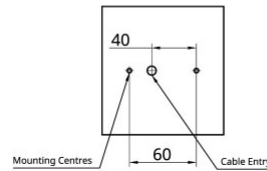

AQL-602 Square Wall Downlight

CONFIGURED OPTIONS

ORDER CODE	AQL-602-BK-7WW70
FINISH OPTION	Matt Black
OPTICAL OPTION	70 Degrees FWHM
LED OPTION	7W
LED COLOR	Warm White (3000K)

SPECIFICATIONS

PRODUCT CODE	AQL-602
FAMILY	Elements
OPTIC OPTIONS	70 Degrees FWHM
FINISH OPTIONS	Matt Black
LAMP OPTIONS	7W
LED COLORS	Warm White (3000K)
CONSTRUCTION	Cast Aluminium & Powder Coat
CABLE	Terminal Block
ELECTRICAL	110 - 240V AC Universal Mains Voltage, 24V AC / DC
WARRANTY	3 Year Construction, 3 Year Electrical
IP RATING	IP54
NOTES	