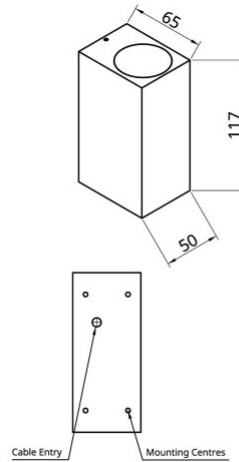

AQL-601 Prism Wall Up / Down Light

CONFIGURED OPTIONS

ORDER CODE	AQL-601-BK-14WW70
FINISH OPTION	Matt Black
OPTICAL OPTION	70 Degrees FWHM
LED OPTION	14W
LED COLOR	Warm White (3000K)

SPECIFICATIONS

PRODUCT CODE	AQL-601
FAMILY	Elements
OPTIC OPTIONS	70 Degrees FWHM
FINISH OPTIONS	Matt Black, White
LAMP OPTIONS	14W
LED COLORS	Warm White (3000K)
CONSTRUCTION	Cast Aluminium & Powder Coat
CABLE	Terminal Block
ELECTRICAL	110 - 240V AC Universal Mains Voltage, 24V AC / DC
WARRANTY	3 Year Construction, 3 Year Electrical
IP RATING	IP54
NOTES	