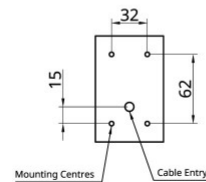

AQL-600 Prism Wall Downlight

CONFIGURED OPTIONS

ORDER CODE	AQL-600-BK-7WW70
FINISH OPTION	Matt Black
OPTICAL OPTION	70 Degrees FWHM
LED OPTION	7W
LED COLOR	Warm White (3000K)

SPECIFICATIONS

PRODUCT CODE	AQL-600
FAMILY	Elements
OPTIC OPTIONS	70 Degrees FWHM
FINISH OPTIONS	Matt Black, White
LAMP OPTIONS	7W
LED COLORS	Warm White (3000K)
CONSTRUCTION	Cast Aluminium & Powder Coat
CABLE	Terminal Block
ELECTRICAL	110 - 240V AC Universal Mains Voltage, 24V AC / DC
WARRANTY	3 Year Construction, 3 Year Electrical
IP RATING	IP54
NOTES	