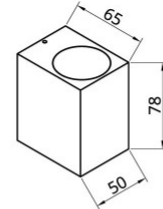

AQL-600 Prism Wall Downlight

CONFIGURED OPTIONS

ORDER CODE	AQL-600-BK-7WW70
FINISH OPTION	Matt Black
OPTICAL OPTION	70 Degrees FWHM
LED OPTION	7W
LED COLOR	Warm White (3000K)

SPECIFICATIONS

PRODUCT CODE	AQL-600
FAMILY	Elements
OPTIC OPTIONS	70 Degrees FWHM
FINISH OPTIONS	Matt Black, White
LAMP OPTIONS	7W
LED COLORS	Warm White (3000K)
CONSTRUCTION	Cast Aluminium & Powder Coat
CABLE	Terminal Block
ELECTRICAL	110 - 240V AC Universal Mains Voltage, 24V AC / DC
WARRANTY	3 Year Construction, 3 Year Electrical
IP RATING	IP54
NOTES	