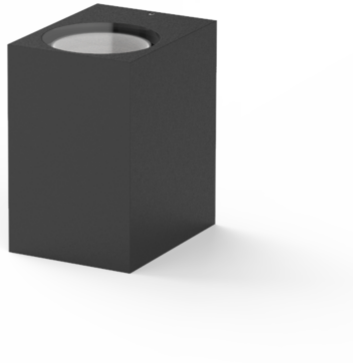

AQL-600 Prism Wall Downlight

CONFIGURED OPTIONS

ORDER CODE	AQL-600-BK-7WW70
FINISH OPTION	Matt Black
OPTICAL OPTION	70 Degrees FWHM
LED OPTION	7W
LED COLOR	Warm White (3000K)

SPECIFICATIONS

PRODUCT CODE	AQL-600
FAMILY	Elements
OPTIC OPTIONS	70 Degrees FWHM
FINISH OPTIONS	Matt Black, White
LAMP OPTIONS	7W
LED COLORS	Warm White (3000K)
CONSTRUCTION	Cast Aluminium & Powder Coat
CABLE	Terminal Block
ELECTRICAL	110 - 240V AC Universal Mains Voltage, 24V AC / DC
WARRANTY	3 Year Construction, 3 Year Electrical
IP RATING	IP54
NOTES	