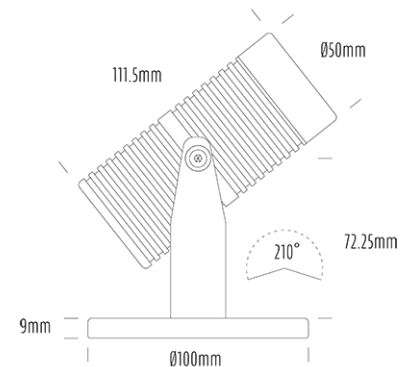

## SPECIFICATIONS

Product Code	AQL-540
Family	Phoenix
Construction Material	Solid Cast Brass
Cable	5m Aqualux 2-Core Silicone / PTFE Cable
IP Rating	IP68
Warranty	5 Year Aqualux Warranty

## CONFIGURED OPTIONS

Variant Code	AQL-540-B6Z010Z240S
Body Colour	Natural Brass
Control Gear	24V DC RGBW
Rated Power	10W
Nominal Lumens	555 lm
CCT / Colour	RGB+3000K
Optical	40
CRI	80
Other	5m 6 Core Aqualux Cable
Dimming	4CH Low-Side PWM