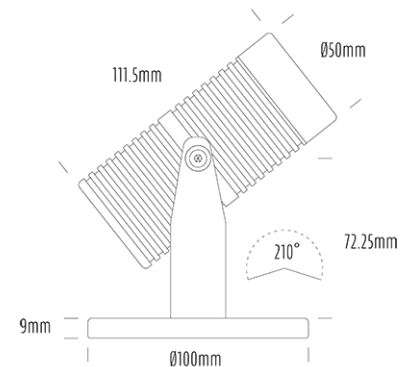

Pond Light

SPECIFICATIONS

Product Code	AQL-540
Family	Phoenix
Construction Material	Solid Cast Brass
Cable	5m Aqualux 2-Core Silicone / PTFE Cable
IP Rating	IP68
Warranty	5 Year Aqualux Warranty

CONFIGURED OPTIONS

Variant Code	AQL-540-B6X007GN10S
Body Colour	Natural Brass
Control Gear	12~24V AC / 24V DC
Rated Power	7W
Nominal Lumens	420 lm
CCT / Colour	Green 530nm
Optical	10
CRI	00
Other	5m Aqualux Cable
Dimming	Optional 10V PWM (DC)