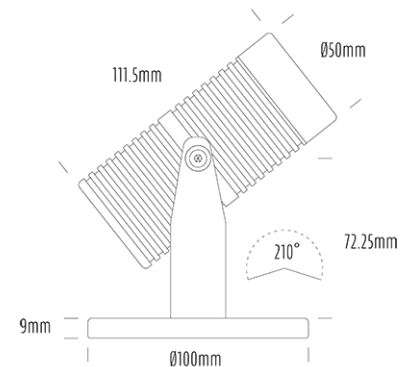

## SPECIFICATIONS

Product Code	AQL-540
Family	Phoenix
Construction Material	Solid Cast Brass
Cable	5m Aqualux 2-Core Silicone / PTFE Cable
IP Rating	IP68
Warranty	5 Year Aqualux Warranty

## CONFIGURED OPTIONS

Variant Code	AQL-540-B6X0075725S
Body Colour	Natural Brass
Control Gear	12~24V AC / 24V DC
Rated Power	7W
Nominal Lumens	600 lm
CCT / Colour	5700K / 550mA
Optical	25
CRI	80
Other	5m Aqualux Cable
Dimming	Optional 10V PWM (DC)