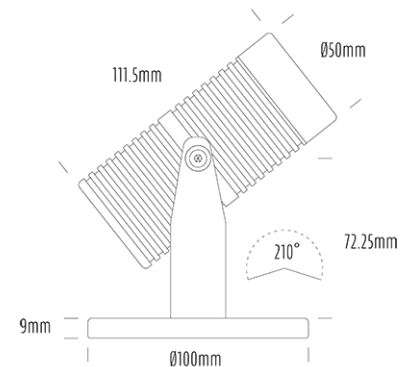

Pond Light

SPECIFICATIONS

Product Code	AQL-540
Family	Phoenix
Construction Material	Solid Cast Brass
Cable	5m Aqualux 2-Core Silicone / PTFE Cable
IP Rating	IP68
Warranty	5 Year Aqualux Warranty

CONFIGURED OPTIONS

Variant Code	AQL-540-B6X0075710S
Body Colour	Natural Brass
Control Gear	12~24V AC / 24V DC
Rated Power	7W
Nominal Lumens	600 lm
CCT / Colour	5700K / 550mA
Optical	10
CRI	80
Other	5m Aqualux Cable
Dimming	Optional 10V PWM (DC)