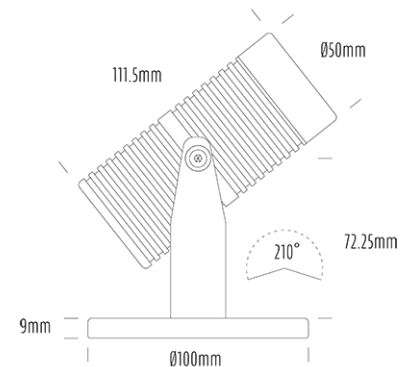

Pond Light

SPECIFICATIONS

Product Code	AQL-540
Family	Phoenix
Construction Material	Solid Cast Brass
Cable	5m Aqualux 2-Core Silicone / PTFE Cable
IP Rating	IP68
Warranty	5 Year Aqualux Warranty

CONFIGURED OPTIONS

Variant Code	AQL-540-B6D007RD40S
Body Colour	Natural Brass
Control Gear	24VAC Triac Dimmable
Rated Power	7W
Nominal Lumens	280 lm
CCT / Colour	Red 630nm
Optical	40
CRI	00
Other	5m Aqualux Cable
Dimming	Yes, TRIAC Primary Side