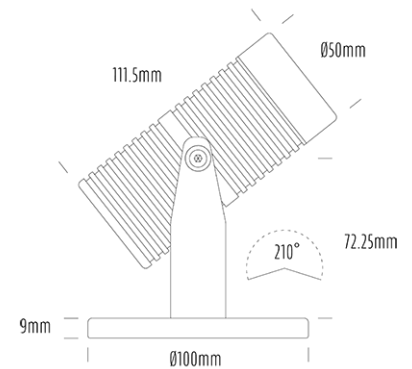

## SPECIFICATIONS

Product Code	AQL-540
Family	Phoenix
Construction Material	Solid Cast Brass
Cable	5m Aqualux 2-Core Silicone / PTFE Cable
IP Rating	IP68
Warranty	5 Year Aqualux Warranty

## CONFIGURED OPTIONS

Variant Code	AQL-540-B6D007RD10S
Body Colour	Natural Brass
Control Gear	24VAC Triac Dimmable
Rated Power	7W
Nominal Lumens	280 lm
CCT / Colour	Red 630nm
Optical	10
CRI	00
Other	5m Aqualux Cable
Dimming	Yes, TRIAC Primary Side