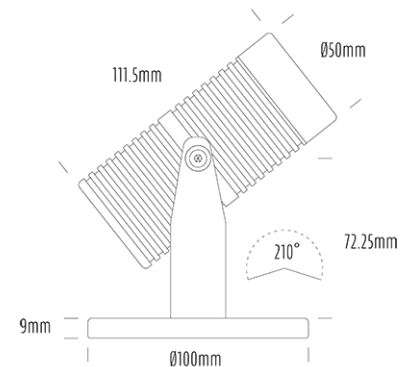

Pond Light

SPECIFICATIONS

Product Code	AQL-540
Family	Phoenix
Construction Material	Solid Cast Brass
Cable	5m Aqualux 2-Core Silicone / PTFE Cable
IP Rating	IP68
Warranty	5 Year Aqualux Warranty

CONFIGURED OPTIONS

Variant Code	AQL-540-B6D007GN40S
Body Colour	Natural Brass
Control Gear	24VAC Triac Dimmable
Rated Power	7W
Nominal Lumens	420 lm
CCT / Colour	Green 530nm
Optical	40
CRI	00
Other	5m Aqualux Cable
Dimming	Yes, TRIAC Primary Side