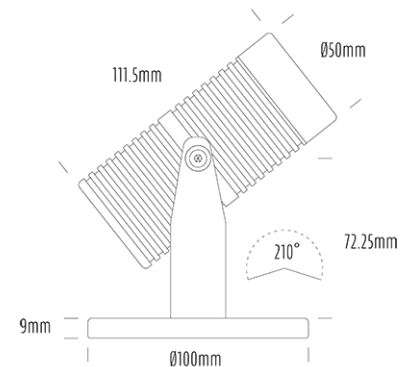

Pond Light

SPECIFICATIONS

Product Code	AQL-540
Family	Phoenix
Construction Material	Solid Cast Brass
Cable	5m Aqualux 2-Core Silicone / PTFE Cable
IP Rating	IP68
Warranty	5 Year Aqualux Warranty

CONFIGURED OPTIONS

Variant Code	AQL-540-B6D007BU25S
Body Colour	Natural Brass
Control Gear	24VAC Triac Dimmable
Rated Power	7W
Nominal Lumens	160 lm
CCT / Colour	Blue 470nm
Optical	25
CRI	00
Other	5m Aqualux Cable
Dimming	Yes, TRIAC Primary Side