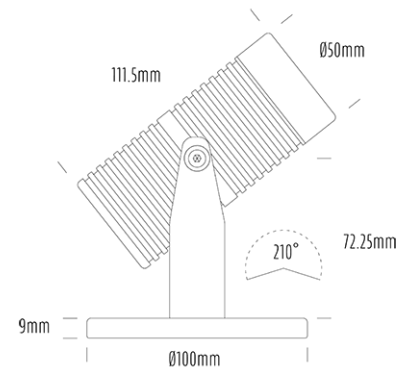

Pond Light

SPECIFICATIONS

Product Code	AQL-540
Family	Phoenix
Construction Material	Solid Cast Brass
Cable	5m Aqualux 2-Core Silicone / PTFE Cable
IP Rating	IP68
Warranty	5 Year Aqualux Warranty

CONFIGURED OPTIONS

Variant Code	AQL-540-B5X007BU40S
Body Colour	Copper
Control Gear	12~24V AC / 24V DC
Rated Power	7W
Nominal Lumens	160 lm
CCT / Colour	Blue 470nm
Optical	40
CRI	00
Other	5m Aqualux Cable
Dimming	Optional 10V PWM (DC)