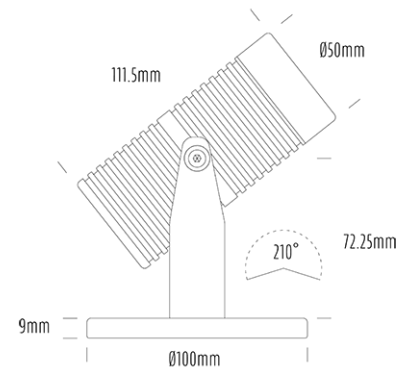

Pond Light

SPECIFICATIONS

Product Code	AQL-540
Family	Phoenix
Construction Material	Solid Cast Brass
Cable	5m Aqualux 2-Core Silicone / PTFE Cable
IP Rating	IP68
Warranty	5 Year Aqualux Warranty

CONFIGURED OPTIONS

Variant Code	AQL-540-B5X007BU10S
Body Colour	Copper
Control Gear	12~24V AC / 24V DC
Rated Power	7W
Nominal Lumens	160 lm
CCT / Colour	Blue 470nm
Optical	10
CRI	00
Other	5m Aqualux Cable
Dimming	Optional 10V PWM (DC)