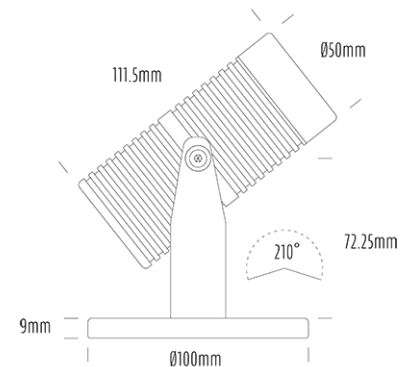

Pond Light

SPECIFICATIONS

Product Code	AQL-540
Family	Phoenix
Construction Material	Solid Cast Brass
Cable	5m Aqualux 2-Core Silicone / PTFE Cable
IP Rating	IP68
Warranty	5 Year Aqualux Warranty

CONFIGURED OPTIONS

Variant Code	AQL-540-B5X007AMDFS
Body Colour	Copper
Control Gear	12~24V AC / 24V DC
Rated Power	7W
Nominal Lumens	320 lm
CCT / Colour	Amber 585nm
Optical	DF
CRI	00
Other	5m Aqualux Cable
Dimming	Optional 10V PWM (DC)