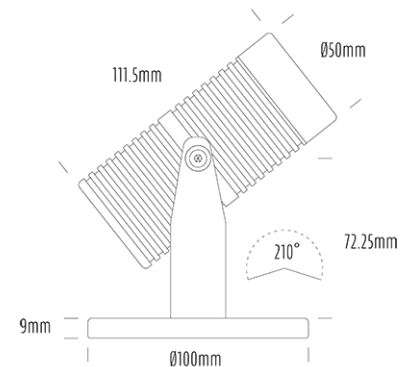

## SPECIFICATIONS

Product Code	AQL-540
Family	Phoenix
Construction Material	Solid Cast Brass
Cable	5m Aqualux 2-Core Silicone / PTFE Cable
IP Rating	IP68
Warranty	5 Year Aqualux Warranty

## CONFIGURED OPTIONS

Variant Code	AQL-540-B5X0075740S
Body Colour	Copper
Control Gear	12~24V AC / 24V DC
Rated Power	7W
Nominal Lumens	600 lm
CCT / Colour	5700K / 550mA
Optical	40
CRI	80
Other	5m Aqualux Cable
Dimming	Optional 10V PWM (DC)