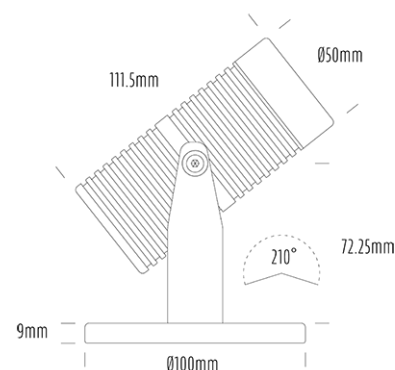

Pond Light

SPECIFICATIONS

Product Code	AQL-540
Family	Phoenix
Construction Material	Solid Cast Brass
Cable	5m Aqualux 2-Core Silicone / PTFE Cable
IP Rating	IP68
Warranty	5 Year Aqualux Warranty

CONFIGURED OPTIONS

Variant Code	AQL-540-B5X0045725S
Body Colour	Copper
Control Gear	12~24V AC / 24V DC
Rated Power	4W
Nominal Lumens	320 lm
CCT / Colour	5700K / 300mA
Optical	25
CRI	80
Other	5m Aqualux Cable
Dimming	Optional 10V PWM (DC)