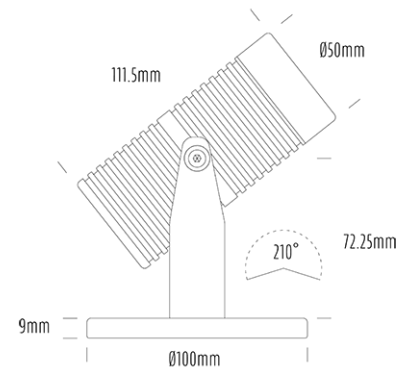

## SPECIFICATIONS

Product Code	AQL-540
Family	Phoenix
Construction Material	Solid Cast Brass
Cable	5m Aqualux 2-Core Silicone / PTFE Cable
IP Rating	IP68
Warranty	5 Year Aqualux Warranty

## CONFIGURED OPTIONS

Variant Code	AQL-540-B3X007GN40S
Body Colour	Aged Brass
Control Gear	12~24V AC / 24V DC
Rated Power	7W
Nominal Lumens	420 lm
CCT / Colour	Green 530nm
Optical	40
CRI	00
Other	5m Aqualux Cable
Dimming	Optional 10V PWM (DC)