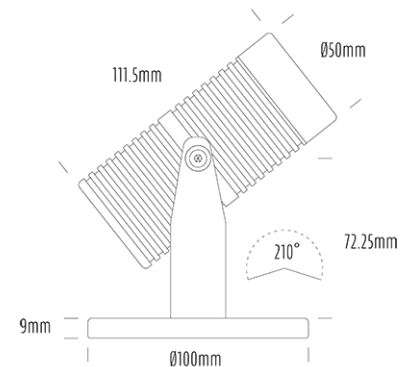

Pond Light

SPECIFICATIONS

Product Code	AQL-540
Family	Phoenix
Construction Material	Solid Cast Brass
Cable	5m Aqualux 2-Core Silicone / PTFE Cable
IP Rating	IP68
Warranty	5 Year Aqualux Warranty

CONFIGURED OPTIONS

Variant Code	AQL-540-B3X007BU40S
Body Colour	Aged Brass
Control Gear	12~24V AC / 24V DC
Rated Power	7W
Nominal Lumens	160 lm
CCT / Colour	Blue 470nm
Optical	40
CRI	00
Other	5m Aqualux Cable
Dimming	Optional 10V PWM (DC)