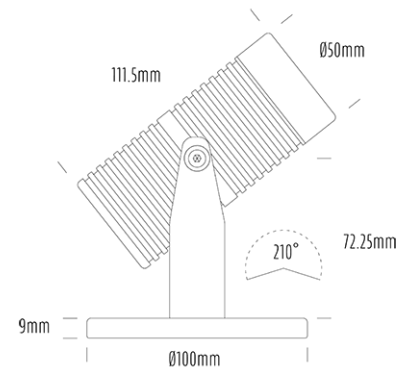

## SPECIFICATIONS

Product Code	AQL-540
Family	Phoenix
Construction Material	Solid Cast Brass
Cable	5m Aqualux 2-Core Silicone / PTFE Cable
IP Rating	IP68
Warranty	5 Year Aqualux Warranty

## CONFIGURED OPTIONS

Variant Code	AQL-540-B3X007AMDFS
Body Colour	Aged Brass
Control Gear	12~24V AC / 24V DC
Rated Power	7W
Nominal Lumens	320 lm
CCT / Colour	Amber 585nm
Optical	DF
CRI	00
Other	5m Aqualux Cable
Dimming	Optional 10V PWM (DC)