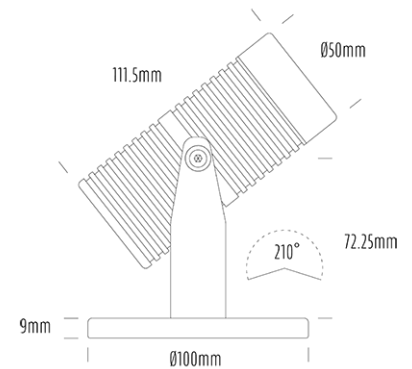

Pond Light

SPECIFICATIONS

Product Code	AQL-540
Family	Phoenix
Construction Material	Solid Cast Brass
Cable	5m Aqualux 2-Core Silicone / PTFE Cable
IP Rating	IP68
Warranty	5 Year Aqualux Warranty

CONFIGURED OPTIONS

Variant Code	AQL-540-B3X0075710S
Body Colour	Aged Brass
Control Gear	12~24V AC / 24V DC
Rated Power	7W
Nominal Lumens	600 lm
CCT / Colour	5700K / 550mA
Optical	10
CRI	80
Other	5m Aqualux Cable
Dimming	Optional 10V PWM (DC)