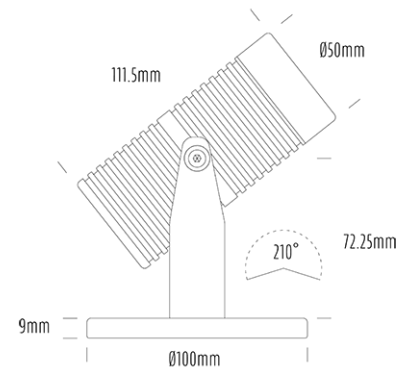

Pond Light

SPECIFICATIONS

Product Code	AQL-540
Family	Phoenix
Construction Material	Solid Cast Brass
Cable	5m Aqualux 2-Core Silicone / PTFE Cable
IP Rating	IP68
Warranty	5 Year Aqualux Warranty

CONFIGURED OPTIONS

Variant Code	AQL-540-B3X0045740S
Body Colour	Aged Brass
Control Gear	12~24V AC / 24V DC
Rated Power	4W
Nominal Lumens	320 lm
CCT / Colour	5700K / 300mA
Optical	40
CRI	80
Other	5m Aqualux Cable
Dimming	Optional 10V PWM (DC)