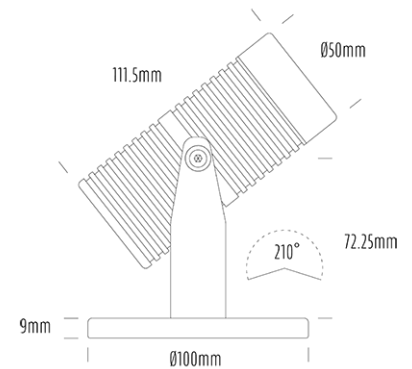

## SPECIFICATIONS

Product Code	AQL-540
Family	Phoenix
Construction Material	Solid Cast Brass
Cable	5m Aqualux 2-Core Silicone / PTFE Cable
IP Rating	IP68
Warranty	5 Year Aqualux Warranty

## CONFIGURED OPTIONS

Variant Code	AQL-540-B3D007BU25S
Body Colour	Aged Brass
Control Gear	24VAC Triac Dimmable
Rated Power	7W
Nominal Lumens	160 lm
CCT / Colour	Blue 470nm
Optical	25
CRI	00
Other	5m Aqualux Cable
Dimming	Yes, TRIAC Primary Side