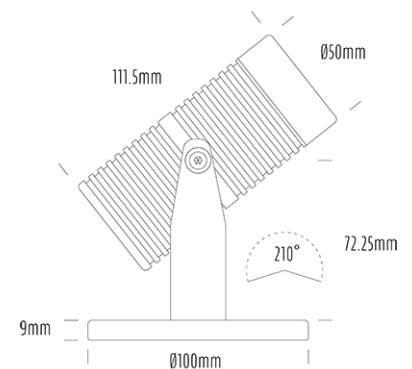

## SPECIFICATIONS

Product Code	AQL-540
Family	Phoenix
Construction Material	Solid Cast Brass
Cable	5m Aqualux 2-Core Silicone / PTFE Cable
IP Rating	IP68
Warranty	5 Year Aqualux Warranty

## CONFIGURED OPTIONS

Variant Code	AQL-540-B3D007BU10S
Body Colour	Aged Brass
Control Gear	24VAC Triac Dimmable
Rated Power	7W
Nominal Lumens	160 lm
CCT / Colour	Blue 470nm
Optical	10
CRI	00
Other	5m Aqualux Cable
Dimming	Yes, TRIAC Primary Side