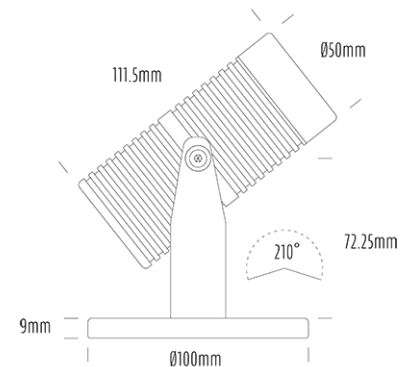

## SPECIFICATIONS

Product Code	AQL-540
Family	Phoenix
Construction Material	Solid Cast Brass
Cable	5m Aqualux 2-Core Silicone / PTFE Cable
IP Rating	IP68
Warranty	5 Year Aqualux Warranty

## CONFIGURED OPTIONS

Variant Code	AQL-540-B2Z010Z2DFS
Body Colour	Black
Control Gear	24V DC RGBW
Rated Power	10W
Nominal Lumens	555 lm
CCT / Colour	RGB+3000K
Optical	DF
CRI	80
Other	5m 6 Core Aqualux Cable
Dimming	4CH Low-Side PWM