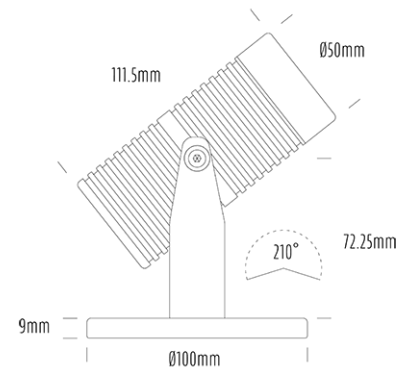

Pond Light

SPECIFICATIONS

Product Code	AQL-540
Family	Phoenix
Construction Material	Solid Cast Brass
Cable	5m Aqualux 2-Core Silicone / PTFE Cable
IP Rating	IP68
Warranty	5 Year Aqualux Warranty

CONFIGURED OPTIONS

Variant Code	AQL-540-B2Z010Z225S
Body Colour	Black
Control Gear	24V DC RGBW
Rated Power	10W
Nominal Lumens	555 lm
CCT / Colour	RGB+3000K
Optical	25
CRI	80
Other	5m 6 Core Aqualux Cable
Dimming	4CH Low-Side PWM