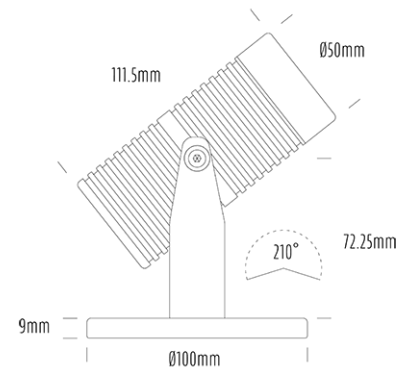

## SPECIFICATIONS

Product Code	AQL-540
Family	Phoenix
Construction Material	Solid Cast Brass
Cable	5m Aqualux 2-Core Silicone / PTFE Cable
IP Rating	IP68
Warranty	5 Year Aqualux Warranty

## CONFIGURED OPTIONS

Variant Code	AQL-540-B2X007BU10S
Body Colour	Black
Control Gear	12~24V AC / 24V DC
Rated Power	7W
Nominal Lumens	160 lm
CCT / Colour	Blue 470nm
Optical	10
CRI	00
Other	5m Aqualux Cable
Dimming	Optional 10V PWM (DC)