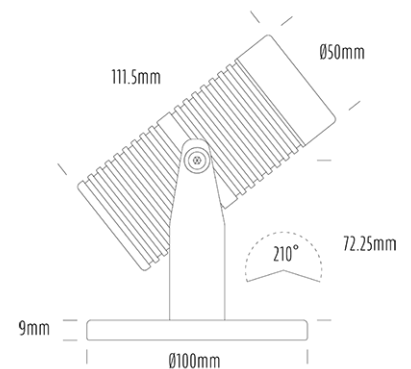

Pond Light

SPECIFICATIONS

Product Code	AQL-540
Family	Phoenix
Construction Material	Solid Cast Brass
Cable	5m Aqualux 2-Core Silicone / PTFE Cable
IP Rating	IP68
Warranty	5 Year Aqualux Warranty

CONFIGURED OPTIONS

Variant Code	AQL-540-B2X0073010S
Body Colour	Black
Control Gear	12~24V AC / 24V DC
Rated Power	7W
Nominal Lumens	550 lm
CCT / Colour	3000K / 550mA
Optical	10
CRI	90
Other	5m Aqualux Cable
Dimming	Optional 10V PWM (DC)