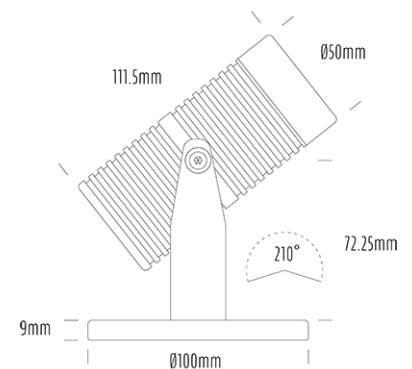

## SPECIFICATIONS

Product Code	AQL-540
Family	Phoenix
Construction Material	Solid Cast Brass
Cable	5m Aqualux 2-Core Silicone / PTFE Cable
IP Rating	IP68
Warranty	5 Year Aqualux Warranty

## CONFIGURED OPTIONS

Variant Code	AQL-540-B2X00427DFS
Body Colour	Black
Control Gear	12~24V AC / 24V DC
Rated Power	4W
Nominal Lumens	300 lm
CCT / Colour	2700K / 300mA
Optical	DF
CRI	90
Other	5m Aqualux Cable
Dimming	Optional 10V PWM (DC)