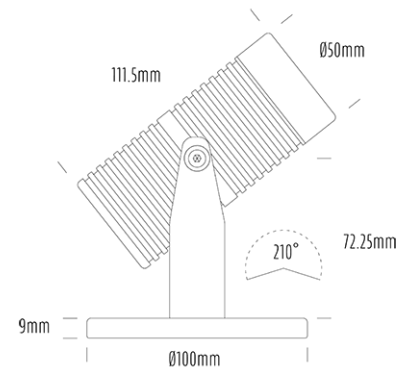

Pond Light

SPECIFICATIONS

Product Code	AQL-540
Family	Phoenix
Construction Material	Solid Cast Brass
Cable	5m Aqualux 2-Core Silicone / PTFE Cable
IP Rating	IP68
Warranty	5 Year Aqualux Warranty

CONFIGURED OPTIONS

Variant Code	AQL-540-B1X00727DFS
Body Colour	Brushed Chrome
Control Gear	12~24V AC / 24V DC
Rated Power	7W
Nominal Lumens	550 lm
CCT / Colour	2700K / 550mA
Optical	DF
CRI	90
Other	5m Aqualux Cable
Dimming	Optional 10V PWM (DC)