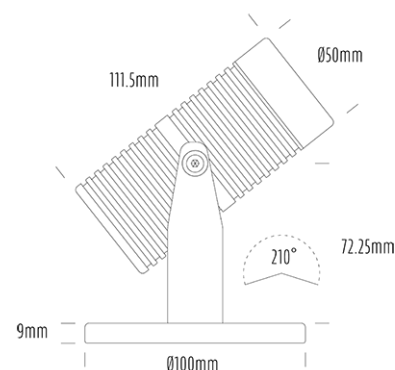

## SPECIFICATIONS

Product Code	AQL-540
Family	Phoenix
Construction Material	Solid Cast Brass
Cable	5m Aqualux 2-Core Silicone / PTFE Cable
IP Rating	IP68
Warranty	5 Year Aqualux Warranty

## CONFIGURED OPTIONS

Variant Code	AQL-540-B1X00457DFS
Body Colour	Brushed Chrome
Control Gear	12~24V AC / 24V DC
Rated Power	4W
Nominal Lumens	320 lm
CCT / Colour	5700K / 300mA
Optical	DF
CRI	80
Other	5m Aqualux Cable
Dimming	Optional 10V PWM (DC)