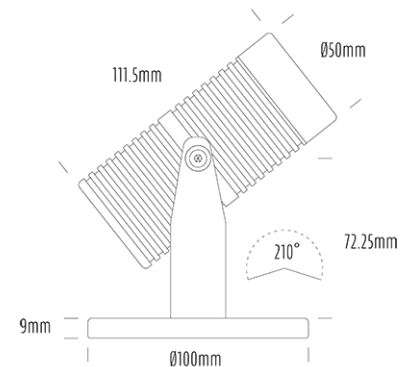

## SPECIFICATIONS

Product Code	AQL-540
Family	Phoenix
Construction Material	Solid Cast Brass
Cable	5m Aqualux 2-Core Silicone / PTFE Cable
IP Rating	IP68
Warranty	5 Year Aqualux Warranty

## CONFIGURED OPTIONS

Variant Code	AQL-540-B1D007RDDFS
Body Colour	Brushed Chrome
Control Gear	24VAC Triac Dimmable
Rated Power	7W
Nominal Lumens	280 lm
CCT / Colour	Red 630nm
Optical	DF
CRI	00
Other	5m Aqualux Cable
Dimming	Yes, TRIAC Primary Side