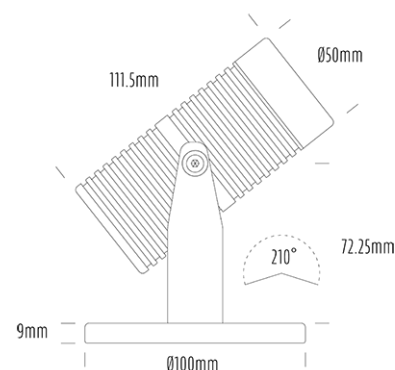

## SPECIFICATIONS

Product Code	AQL-540
Family	Phoenix
Construction Material	Solid Cast Brass
Cable	5m Aqualux 2-Core Silicone / PTFE Cable
IP Rating	IP68
Warranty	5 Year Aqualux Warranty

## CONFIGURED OPTIONS

Variant Code	AQL-540-B1D0073040S
Body Colour	Brushed Chrome
Control Gear	24VAC Triac Dimmable
Rated Power	7W
Nominal Lumens	550 lm
CCT / Colour	3000K / 550mA
Optical	40
CRI	90
Other	5m Aqualux Cable
Dimming	Yes, TRIAC Primary Side