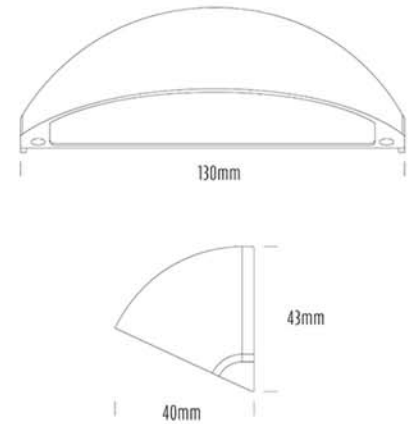

Step Light

SPECIFICATIONS

Product Code	AQL-510
Family	Phoenix
Construction Material	Solid Cast Brass
Cable	900mm Aqualux 2-Core Silicone / PTFE Cable
IP Rating	IP65
Warranty	5 Year Aqualux Warranty

CONFIGURED OPTIONS

Variant Code	AQL-510-B6X00457DFS
Body Colour	Natural Brass
Control Gear	12-24V AC / 24V DC
Rated Power	4W
Nominal Lumens	400 lm
CCT / Colour	5700K / 500mA
Optical	DF
CRI	90
Other	1m Aqualux Cable
Dimming	Optional 10V PWM (DC)

INTRODUCTION

Cast brass with 5 finish options the AQL-510 is our most popular LED wall light. Throwing light out at an angle rather than straight down means more light is projected away from the wall rather than down it resulting in more light on the pathway.