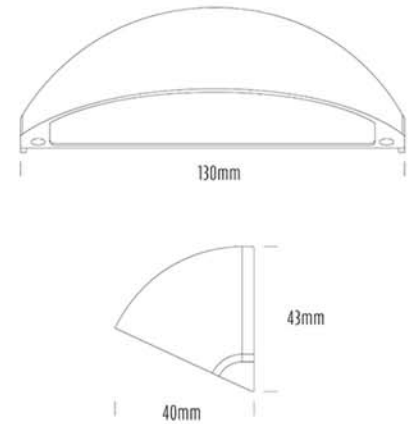

Step Light

SPECIFICATIONS

Product Code	AQL-510
Family	Phoenix
Construction Material	Solid Cast Brass
Cable	900mm Aqualux 2-Core Silicone / PTFE Cable
IP Rating	IP65
Warranty	5 Year Aqualux Warranty

CONFIGURED OPTIONS

Variant Code	AQL-510-B6X00430DFS
Body Colour	Natural Brass
Control Gear	12-24V AC / 24V DC
Rated Power	4W
Nominal Lumens	400 lm
CCT / Colour	3000K / 500mA
Optical	DF
CRI	90
Other	1m Aqualux Cable
Dimming	Optional 10V PWM (DC)

INTRODUCTION

Cast brass with 5 finish options the AQL-510 is our most popular LED wall light. Throwing light out at an angle rather than straight down means more light is projected away from the wall rather than down it resulting in more light on the pathway.