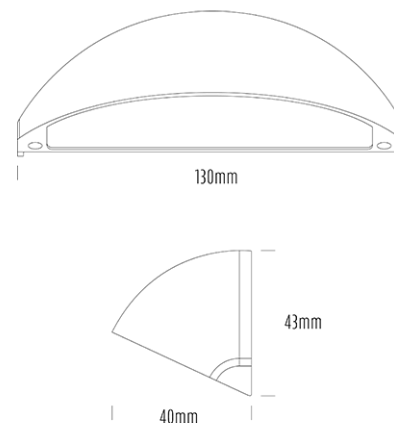

Step Light

SPECIFICATIONS

Product Code	AQL-510
Family	Phoenix
Construction Material	Solid Cast Brass
Cable	900mm Aqualux 2-Core Silicone / PTFE Cable
IP Rating	IP65
Warranty	5 Year Aqualux Warranty

CONFIGURED OPTIONS

Variant Code	AQL-510-B3X00430DFS
Body Colour	Aged Brass
Control Gear	12~24V AC / 24V DC
Rated Power	4W
Nominal Lumens	400 lm
CCT / Colour	3000K / 500mA
Optical	DF
CRI	90
Other	1m Aqualux Cable
Dimming	Optional 10V PWM (DC)

INTRODUCTION

Cast brass with 5 finish options the AQL-510 is our most popular LED wall light. Throwing light out at an angle rather than straight down means more light is projected away from the wall rather than down it resulting in more light on the pathway.