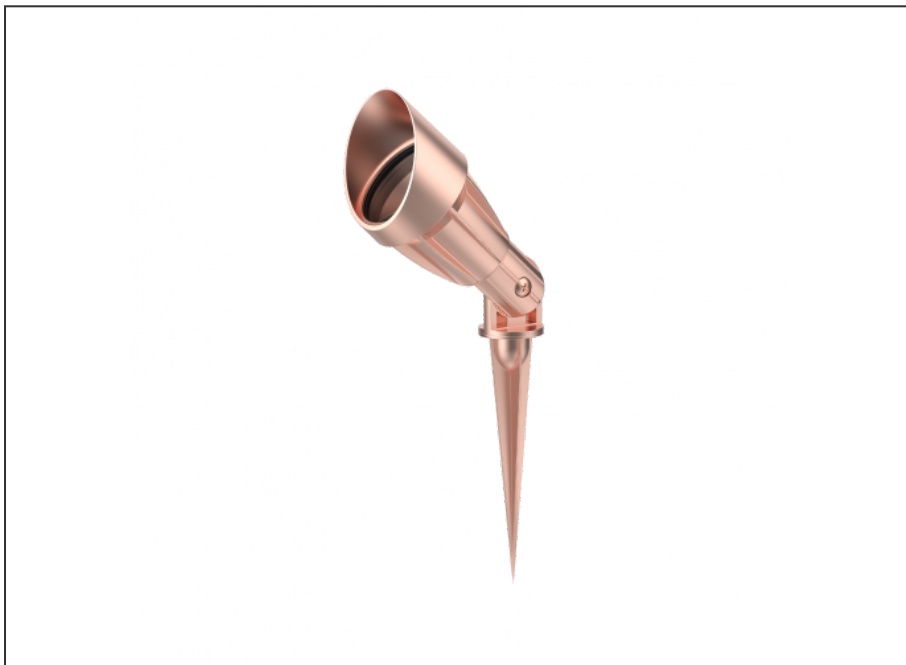

Adjustable Spike Spotlight

SPECIFICATIONS

Product Code	AQL-503
Family	Phoenix
Construction Material	Solid Cast Brass
Cable	900mm Aqualux 2-Core Silicone / PTFE Cable
IP Rating	IP65
Warranty	5 Year Aqualux Warranty

CONFIGURED OPTIONS

Variant Code	AQL-503-B5X0043010Q
Body Colour	Copper
Control Gear	12~24V AC / 24V DC
Rated Power	4W
Nominal Lumens	300 lm
CCT / Colour	3000K / 300mA
Optical	10
CRI	90
Other	AqualuxPLUS QuickConnect
Dimming	Optional 10V PWM (DC)

INTRODUCTION

The AQL-503 is one of the most durable and popular fittings available. Cast brass with 4 finish options and with the possibility of drop in MR16 LED globes or integrated CREE LEDs there is a version to suit any design or budget.