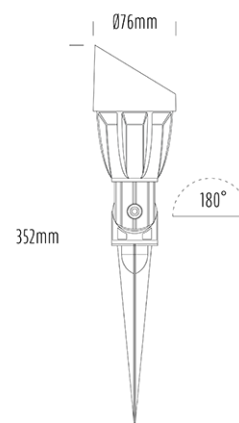

Adjustable Spike Spotlight

SPECIFICATIONS

Product Code	AQL-503
Family	Phoenix
Construction Material	Solid Cast Brass
Cable	900mm Aqualux 2-Core Silicone / PTFE Cable
IP Rating	IP65
Warranty	5 Year Aqualux Warranty

CONFIGURED OPTIONS

Variant Code	AQL-503-B5X0043010Q
Body Colour	Copper
Control Gear	12~24V AC / 24V DC
Rated Power	4W
Nominal Lumens	300 lm
CCT / Colour	3000K / 300mA
Optical	10
CRI	90
Other	AqualuxPLUS QuickConnect
Dimming	Optional 10V PWM (DC)

INTRODUCTION

The AQL-503 is one of the most durable and popular fittings available. Cast brass with 4 finish options and with the possibility of drop in MR16 LED globes or integrated CREE LEDs there is a version to suit any design or budget.