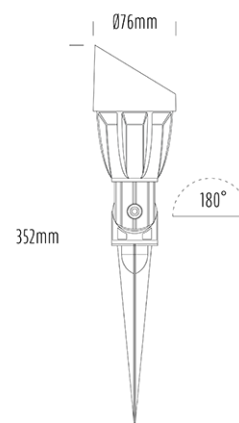

Adjustable Spike Spotlight

SPECIFICATIONS

Product Code	AQL-503
Family	Phoenix
Construction Material	Solid Cast Brass
Cable	900mm Aqualux 2-Core Silicone / PTFE Cable
IP Rating	IP65
Warranty	5 Year Aqualux Warranty

CONFIGURED OPTIONS

Variant Code	AQL-503-B3Z010Z240Q
Body Colour	Aged Brass
Control Gear	24V DC RGBW
Rated Power	10W
Nominal Lumens	555 lm
CCT / Colour	RGB+3000K
Optical	40
CRI	80
Other	AqualuxPLUS QuickConnect
Dimming	4CH Low-Side PWM

INTRODUCTION

The AQL-503 is one of the most durable and popular fittings available. Cast brass with 4 finish options and with the possibility of drop in MR16 LED globes or integrated CREE LEDs there is a version to suit any design or budget.