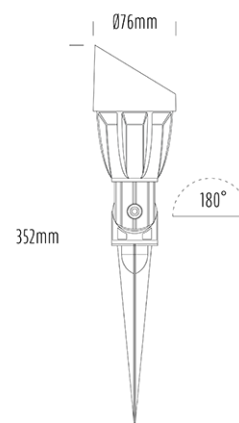

# Adjustable Spike Spotlight

## SPECIFICATIONS

Product Code	AQL-503
Family	Phoenix
Construction Material	Solid Cast Brass
Cable	900mm Aqualux 2-Core Silicone / PTFE Cable
IP Rating	IP65
Warranty	5 Year Aqualux Warranty

## CONFIGURED OPTIONS

Variant Code	AQL-503-B3Z010Z225Q
Body Colour	Aged Brass
Control Gear	24V DC RGBW
Rated Power	10W
Nominal Lumens	555 lm
CCT / Colour	RGB+3000K
Optical	25
CRI	80
Other	AqualuxPLUS QuickConnect
Dimming	4CH Low-Side PWM

## INTRODUCTION

The AQL-503 is one of the most durable and popular fittings available. Cast brass with 4 finish options and with the possibility of drop in MR16 LED globes or integrated CREE LEDs there is a version to suit any design or budget.