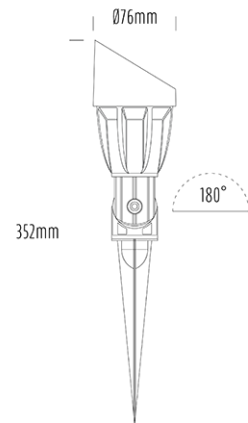

Adjustable Spike Spotlight

SPECIFICATIONS

Product Code	AQL-503
Family	Phoenix
Construction Material	Solid Cast Brass
Cable	900mm Aqualux 2-Core Silicone / PTFE Cable
IP Rating	IP65
Warranty	5 Year Aqualux Warranty

CONFIGURED OPTIONS

Variant Code	AQL-503-B3Z010Z210Q
Body Colour	Aged Brass
Control Gear	24V DC RGBW
Rated Power	10W
Nominal Lumens	555 lm
CCT / Colour	RGB+3000K
Optical	10
CRI	80
Other	AqualuxPLUS QuickConnect
Dimming	4CH Low-Side PWM

INTRODUCTION

The AQL-503 is one of the most durable and popular fittings available. Cast brass with 4 finish options and with the possibility of drop in MR16 LED globes or integrated CREE LEDs there is a version to suit any design or budget.