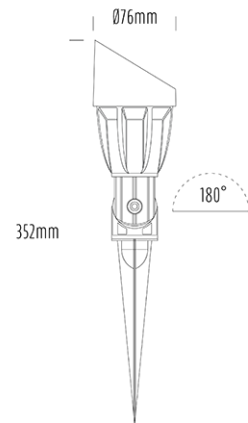

Adjustable Spike Spotlight

SPECIFICATIONS

Product Code	AQL-503
Family	Phoenix
Construction Material	Solid Cast Brass
Cable	900mm Aqualux 2-Core Silicone / PTFE Cable
IP Rating	IP65
Warranty	5 Year Aqualux Warranty

CONFIGURED OPTIONS

Variant Code	AQL-503-B3X007RD40Q
Body Colour	Aged Brass
Control Gear	12~24V AC / 24V DC
Rated Power	7W
Nominal Lumens	280 lm
CCT / Colour	Red 630nm
Optical	40
CRI	00
Other	AqualuxPLUS QuickConnect
Dimming	Optional 10V PWM (DC)

INTRODUCTION

The AQL-503 is one of the most durable and popular fittings available. Cast brass with 4 finish options and with the possibility of drop in MR16 LED globes or integrated CREE LEDs there is a version to suit any design or budget.