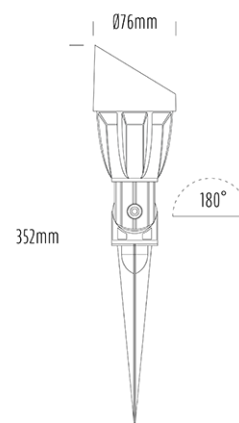

# Adjustable Spike Spotlight

## SPECIFICATIONS

Product Code	AQL-503
Family	Phoenix
Construction Material	Solid Cast Brass
Cable	900mm Aqualux 2-Core Silicone / PTFE Cable
IP Rating	IP65
Warranty	5 Year Aqualux Warranty

## CONFIGURED OPTIONS

Variant Code	AQL-503-B3X007RD25Q
Body Colour	Aged Brass
Control Gear	12~24V AC / 24V DC
Rated Power	7W
Nominal Lumens	280 lm
CCT / Colour	Red 630nm
Optical	25
CRI	00
Other	AqualuxPLUS QuickConnect
Dimming	Optional 10V PWM (DC)

## INTRODUCTION

The AQL-503 is one of the most durable and popular fittings available. Cast brass with 4 finish options and with the possibility of drop in MR16 LED globes or integrated CREE LEDs there is a version to suit any design or budget.